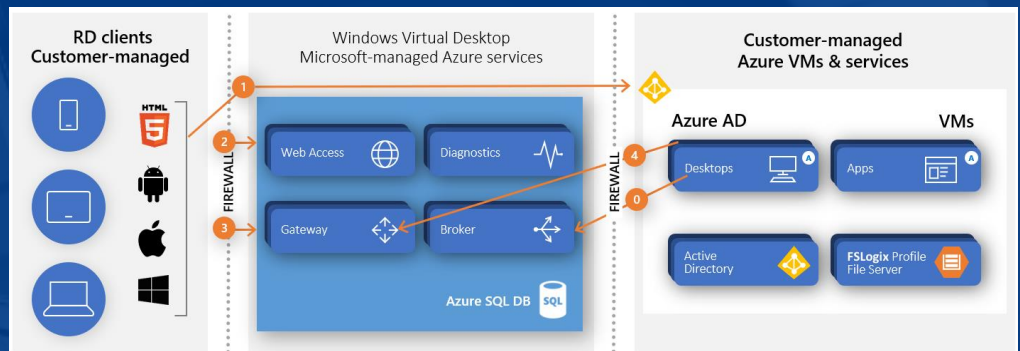

WVD Benefits

- You only manage only the golden image; rest is managed by Microsoft!
- Access your desktop from any location and any device
- WVD gives you the only multi-session Windows 10 experience
- Allows you to virtualize both Full desktops and RemoteApps
- WVD will support Windows 7
- Auto Scalable using Azure Automation
- Optimized for O365 proplus services such as Outlook, OneDrive and Teams
- AAD Integration - MFA and conditional access
- Intune Modern Management Integration
- Affordable. Modern GPU powered virtual desktops for workloads like CAD, Gaming and Simulation
- Support for Citrix and VMWare Horizon Cloud

Pre-requisites

- Entitled for licensing
- Azure Subscription
- ADConnect Syncing identities to AAD
- Number of virtual desktops required
- Optional: On-premise connectivity Express Route or Site-2-Site VPN

Offerings

BASIC

- WVD host pool deployment and configuration
- VM Sizing and Network planning
- O365, Teams and One-drive optimized

Timeline: 1 week

PREMIUM

- WVD host pool deployment and configuration
- VM Sizing and Network planning
- O365, Teams and One-drive optimized
- Auto-Scaling
- On-premise integration
- VM migration using Azure Migrate
- Custom OS image support

Timeline: Depending on the solution scope

Why kloudynet?

- Certified Microsoft Consultants
- Operations center for monitoring and support
- SME in Azure and Virtualization

WVD Basic Architecture

Contact

Mail: sales@kloudynet.com

Call: +60107122130